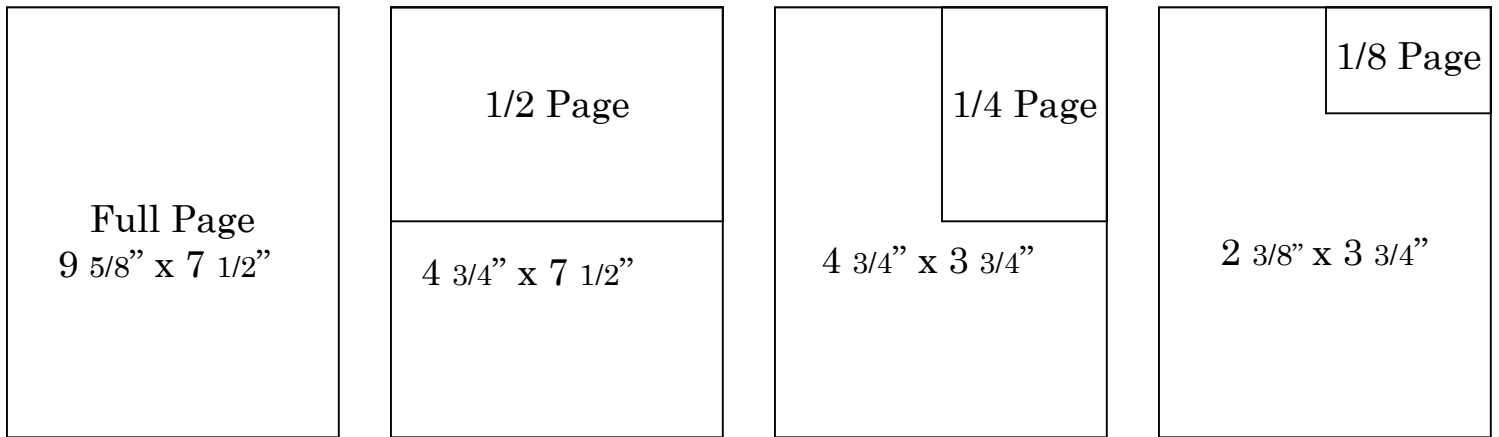

CENTRAL CITY SOUTH

A COMMUNITY FOR ALL AGES

UNA COMUNIDAD PARA TODAS EDADES

Ad Display Choices:

Ad Prices per Issue:

	1 X	3 X	6 X
Ad Specifications		15% off	25% off
Full Back Page	\$1,125	\$2,869	\$5,063
Full Inside Page	\$600	\$1,530	\$2,700
1/2 Back Page	\$900	\$2,295	\$4,050
1/2 Inside Page	\$480	\$1,224	\$2,160
1/4 Back Page	\$675	\$1,721	\$3,038
1/4 Inside Page	\$360	\$918	\$1,620
1/8 Back Page	\$300	\$765	\$1,350
1/8 Inside Page	\$160	\$408	\$720